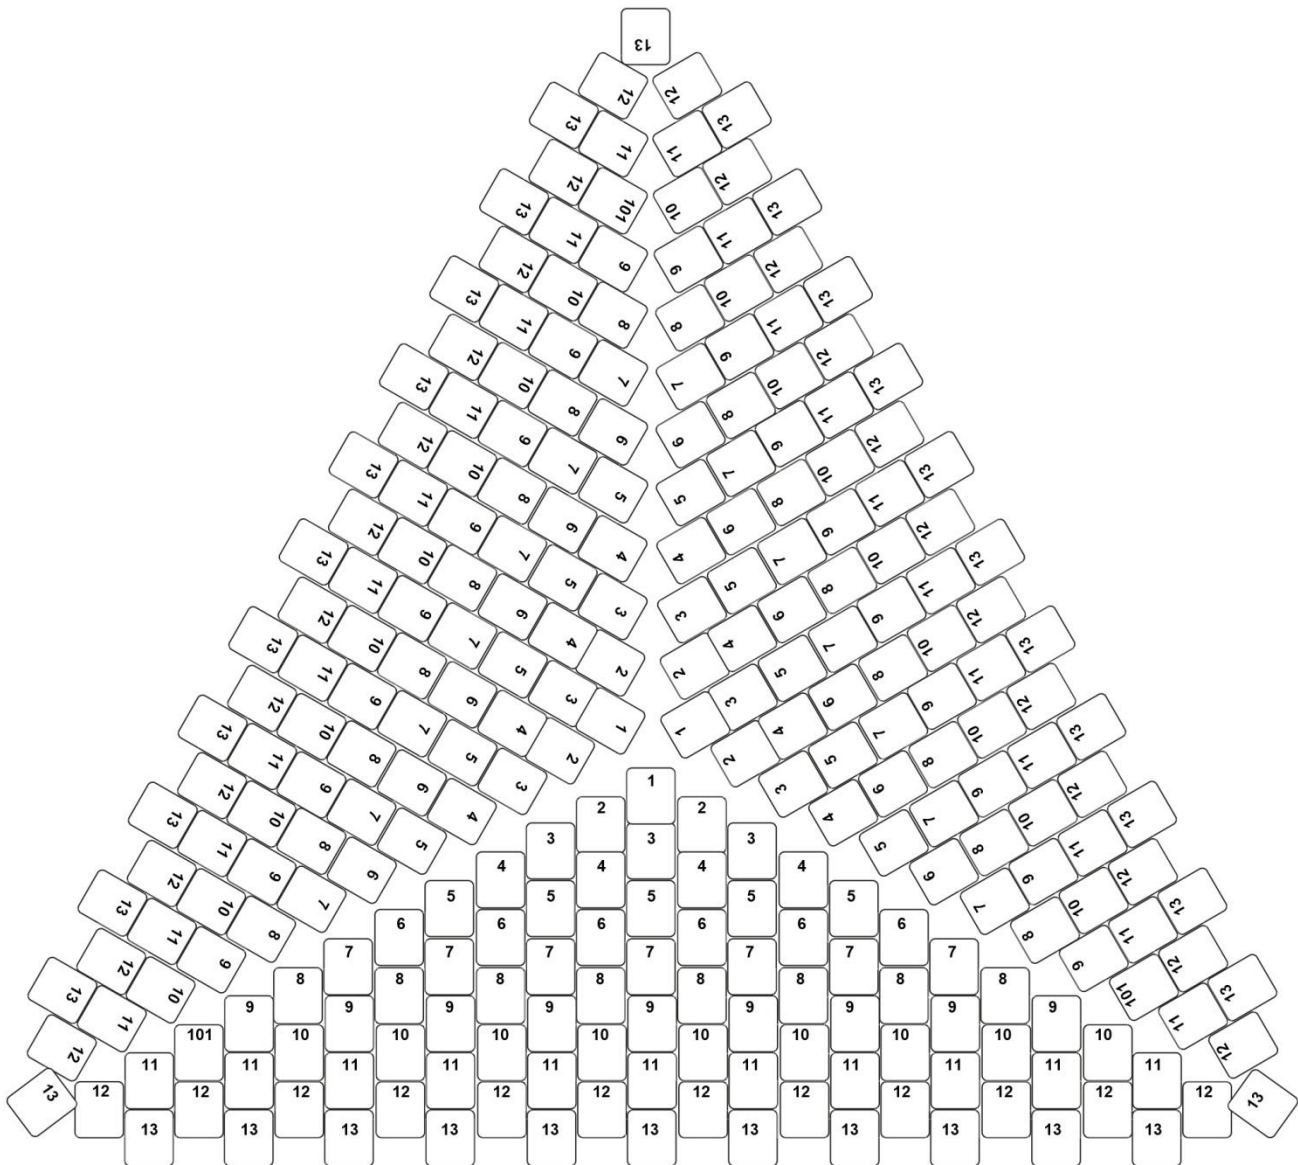

Studio183

Kaleidocycle

Flat Peyote Triangle Graph

Created by Heather Collin 2016

Free to Share - DO NOT SELL

Created by Heather Collin 2016
Free to Share DO NOT SELL

Created by Heather Collin 2016
Free to Share DO NOT SELL

Studio183

Flat Peyote Triangle Graph